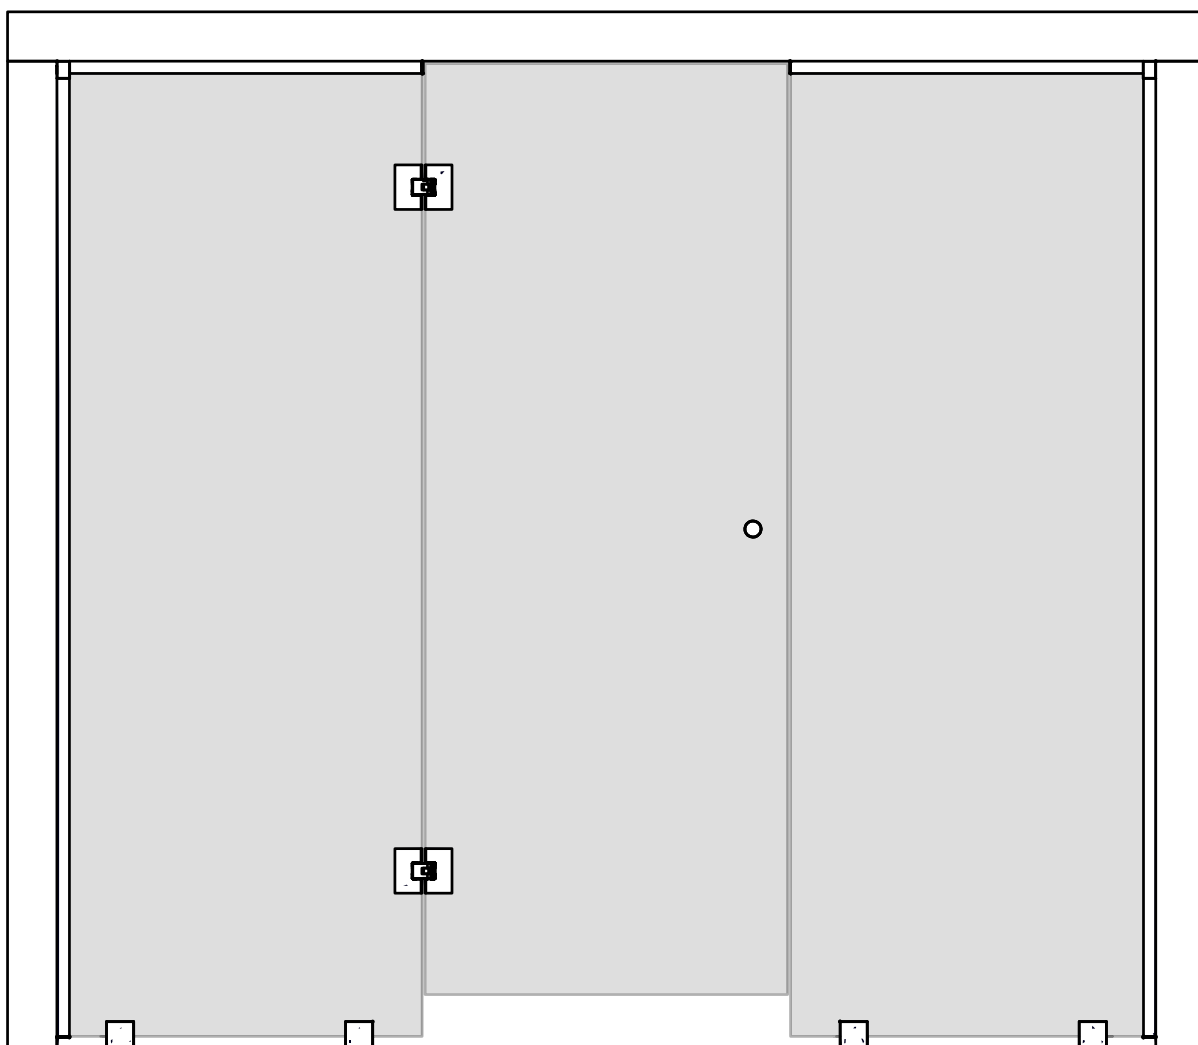

HIETAKARI®

8/25 6HRLM

647

Parts

1. x2

2. x2

3. x4

4/83 31RLM

4. 5x25mm

4/83 14RLM

5. 3.5x39mm

6. x1

7. x1

8. x1

8/65 242LM

9. x4

4/83 99RLM

10. x4

11. x2

Tools

A

Ø4 mm
Ø5 mm
B

C – Silicone

E