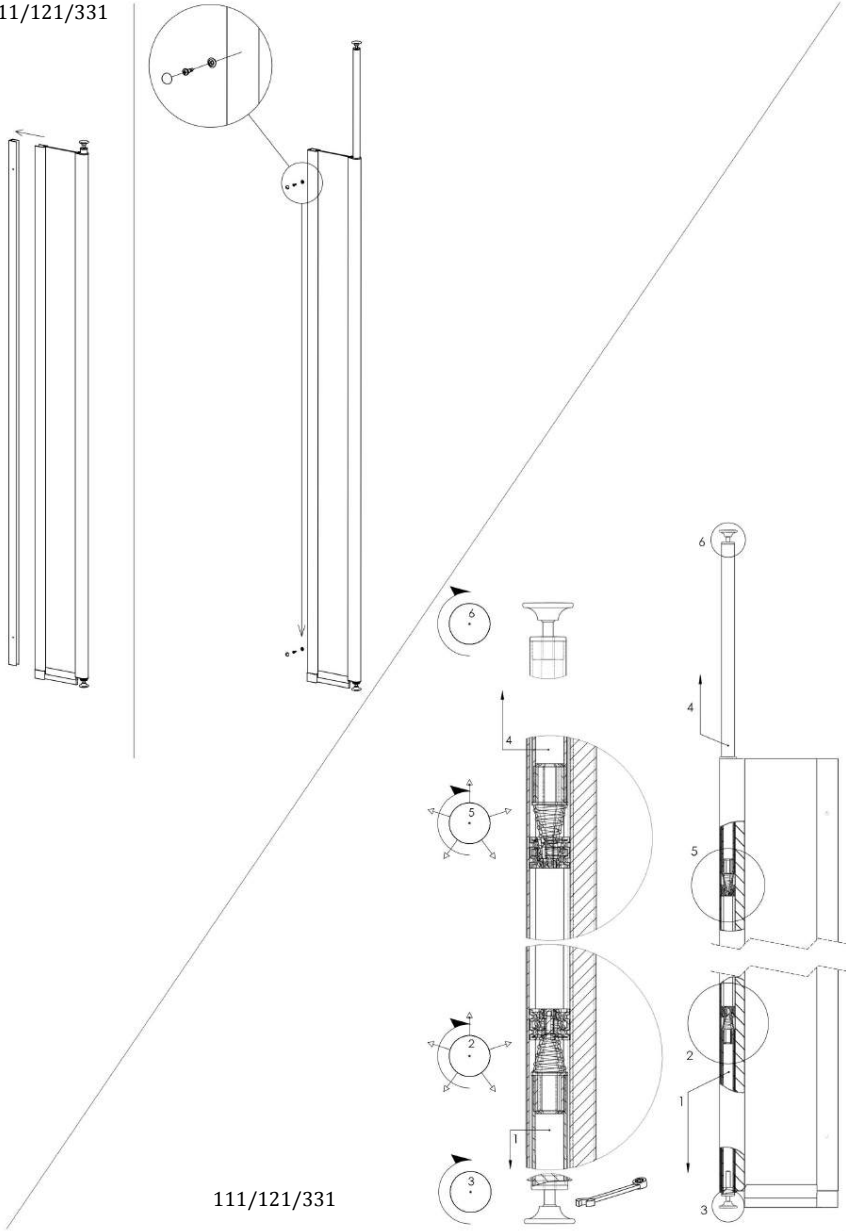

HIETAKARI®

8/25 9IRLM

WALL  
[ ]111 [ ]112  
[ ]121

FENIC  
[ ]331

111/121/331

PART	CODE	pcs.
1	8/12 64RLM	1pcs.
2	8/74 1GRLM	1pcs.
3	8/84 11RLM	1pcs.
4	8/84 12RLM	1pcs.
5	8/42 B1RLM	1pcs.
6	4/83 61RLM	1pcs.

8/84 1ARLM

PART	CODE	pcs.
7	4/83 A2RLM	1pcs.
8	4/83 22RLM	4pcs.
9	4/83 21RLM	4pcs.
10	4/83 23RLM	4pcs.
11	4/83 13RLM	3pcs.
12	4/83 11RLM	3pcs.

112

PART	CODE	pcs.
1	8/74 15RLM	1pcs.
2	8/74 1HR12	1pcs.
3	8/12 65RLM	1pcs.
4	4/83 61RLM	1pcs.

8/84 1ARLM

5	4/83 11RLM	3pcs.
6	4/83 13RLM	3pcs.
7	4/83 A2RLM	1pcs.
8	4/83 23RLM	4pcs.
9	4/83 21RLM	4pcs.
10	4/83 22RLM	4pcs.

111/121/331

111/121/331

112

112